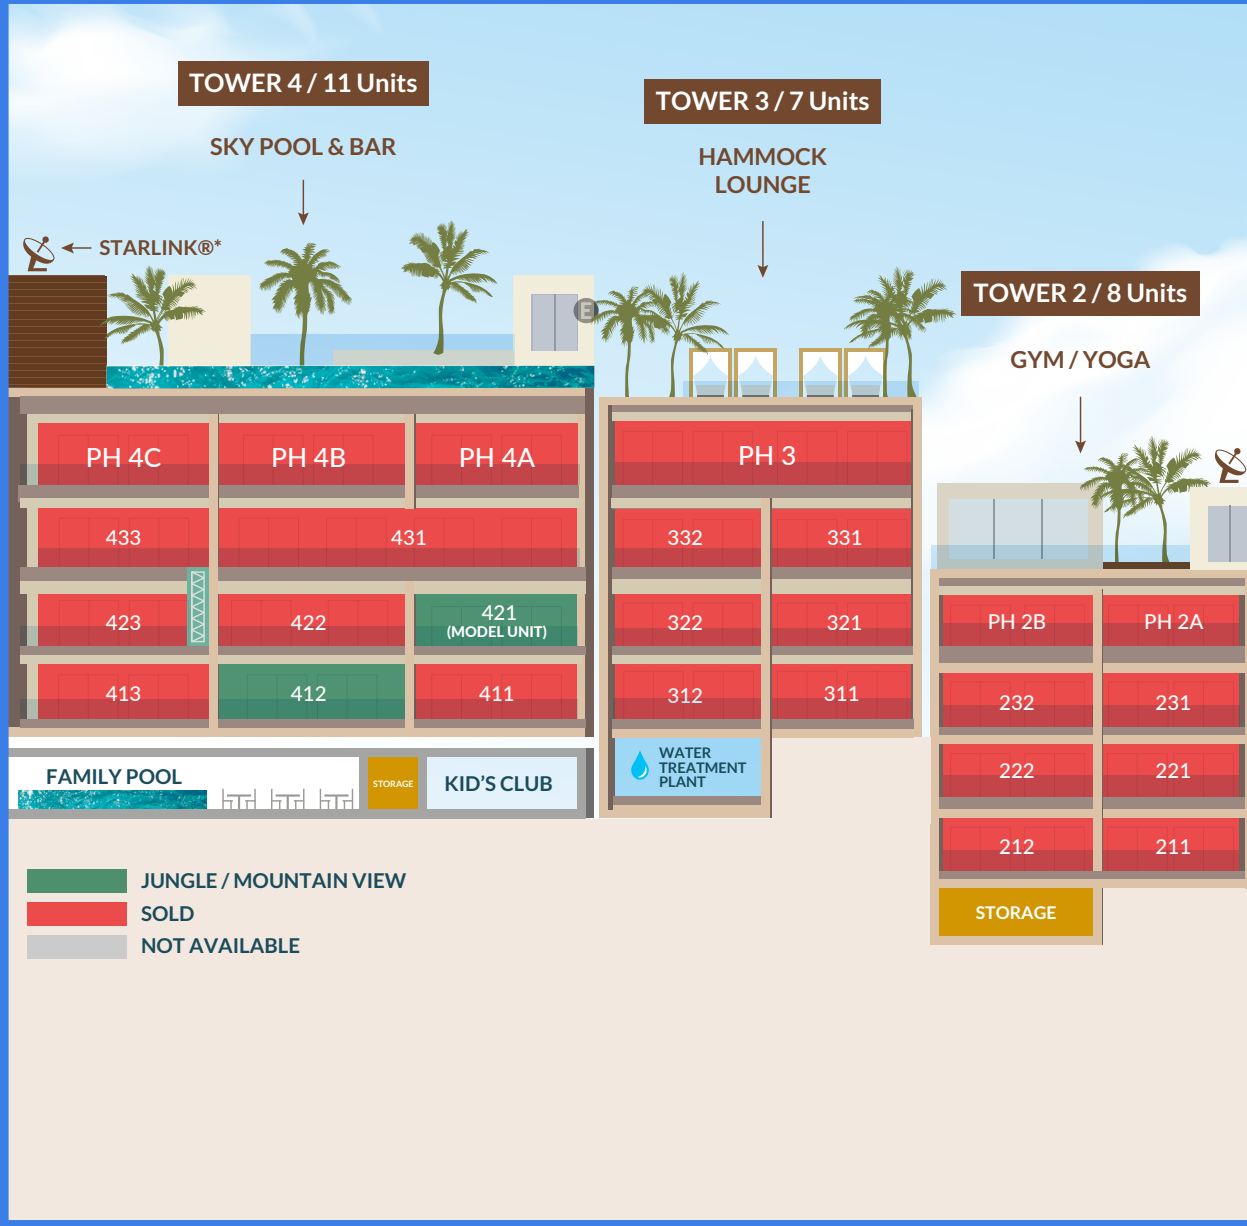

PHASE 1 | DELIVERY DATE SUMMER 2024

PHASE 2

Inventory List 2024*

caivama.com

*All renderings, floor plans, project and site plans shown in the office, brochure(s), and other advertising and marketing materials are approximate only and subject to change without prior notice. Terms, and availability are subject to change without prior notice.